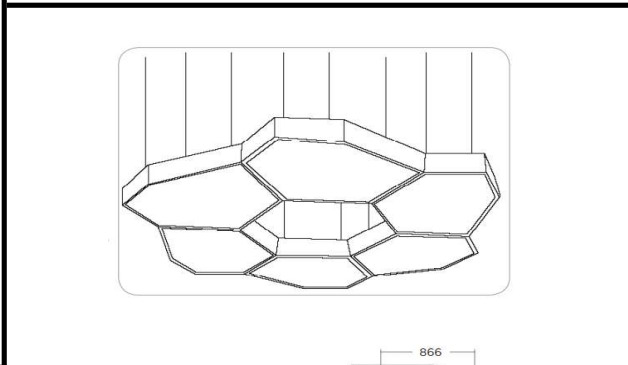

Sovitron Interior Pvt.Ltd.

Model Name	Irregular Hexagon Pendant /DLAIRHXDPD-50
Description	Architectural Light

Technical description	Image
------------------------------	--------------

Dimension	Custom Dimension
Frame	Aluminium
Color Tempertaure	4000K
Power	50W
Total Luminous Flux	5000 lm
Efficacy	100 lm/W
IP rating	50
Color Rendering	≥80
Mounting	Pendant
Optics	White Opal Diffuser
Dimming	NON-Dimmable
Operating Voltage	220-240 VAC
Standard Lifetime	L70 minimum at 50,000 burning hours

Dimension diagram

Remarks:-

Address: Plot #7 Saroorpur-Nangla Industrial Area,Ballabgarh-Sohna Road,Faridabad-121005
Email: info@sovitron.com